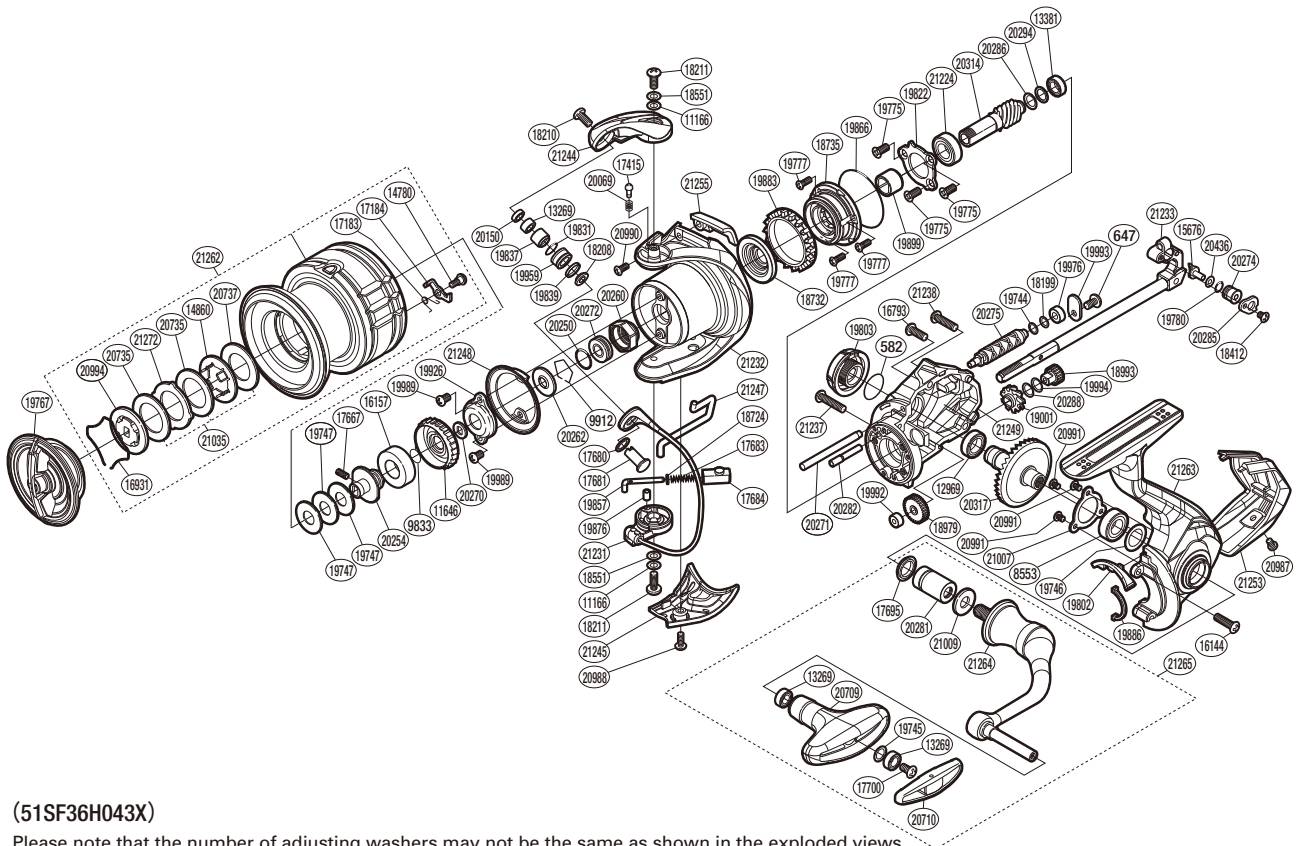

SHIMANO

VANFORD S A-RB

VF4000XGF

(51SF36H043X)

Please note that the number of adjusting washers may not be the same as shown in the exploded views.
(Adjustment will vary with each individual product.)

Part No.	Description	Part No.	Description	Part No.	Description
RD 0582	O Ring	RD19745	Washer	RD20286	Washer
RD 0647	Screw	RD19746	Washer	RD20288	Spacer
RD 8553	Ball Bearing	RD19747	Washer	RD20294	Washer
RD 9833	Ratchet Spring	RD19767	Drag Knob Assembly	RD20314	Pinion Gear
RD 9912	Bearing Retainer	RD19775	Screw	RD20317	Drive Gear
RD11166	Washer	RD19777	Screw	RD20436	Washer
RD11646	Drag Click Ratchet	RD19780	O Ring	RD20709	Handle Knob
RD12969	Ball Bearing	RD19802	Bail Trip Strike	RD20710	Handle Knob Seal
RD13269	Ball Bearing	RD19803	Handle Screw Cap	RD20735	Drag Washer
RD13381	Ball Bearing	RD19822	Bearing Retainer	RD20737	Drag Washer
RD14780	Screw	RD19831	O Ring	RD20987	Screw
RD14860	Key Washer	RD19837	Line Roller Bushing	RD20988	Screw
RD15676	Oscillating Pawl	RD19839	Line Roller Spacer	RD20990	Screw
RD16144	Screw	RD19857	Bail Spring Guide A	RD20991	Screw
RD16157	Spool Bushing	RD19866	O Ring	RD20994	Key Washer
RD16793	Screw	RD19876	Bail Spring Guide A Bush	RD21007	Bearing Retainer
RD16931	Drag Washer Retainer	RD19883	Friction Ring	RD21009	Washer
RD17183	Drag Click Spring	RD19886	Flange Water Proof	RD21035	Drag Washer
RD17184	Drag Click	RD19899	Roller Clutch Inner	RD21224	Ball Bearing
RD17415	Click Pin	RD19926	Rotor Nut Lock Plate	RD21231	Bail Assembly
RD17667	Set Screw	RD19959	Line Roller	RD21232	Rotor Assembly
RD17680	Washer	RD19976	Worm Bushing (Rear)	RD21233	Main Shaft Assembly
RD17681	Line Roller Support	RD19989	Screw	RD21237	Screw
RD17683	Bail Spring	RD19992	Worm Bushing (Front)	RD21238	Screw
RD17684	Bail Spring Guide B	RD19993	Worm Shaft Retainer	RD21244	Bail Arm
RD17695	Handle Shaft Seal	RD19994	Washer	RD21245	Bail Hold Support Guard
RD17700	Screw	RD20069	Click Spring	RD21247	Bail Trip Lever
RD18199	Spacer	RD20150	Line Roller Collar	RD21248	Rotor Brim
RD18208	Spacer	RD20250	O Ring	RD21249	Body
RD18210	Screw	RD20254	Bearing Bushing	RD21253	Rear Protector
RD18211	Screw	RD20260	Rotor Nut	RD21255	Counterweight Cover
RD18412	Screw	RD20262	Bearing Water Proof	RD21262	Spool Assembly
RD18551	Washer	RD20270	Spool Support	RD21263	Side Cover Assembly
RD18724	Spring Guide A Support	RD20271	Oscillating Guide A	RD21264	Handle Shank Assembly
RD18732	Rotor Ring	RD20272	Main Shaft Collar	RD21265	Handle Assembly
RD18735	Roller Clutch Assembly	RD20274	Oscillating Slider Bushing	RD21272	Eared Washer
RD18979	Idle Gear	RD20275	Worm Shaft		
RD18993	Idle Gear B Small	RD20281	Handle Shaft Cover B		
RD19001	Idle Gear B Large	RD20282	Idle Gear B Shaft		
RD19744	Washer	RD20285	Oscillating Pawl Cover	RD18054	Anti Line Slip Sticker